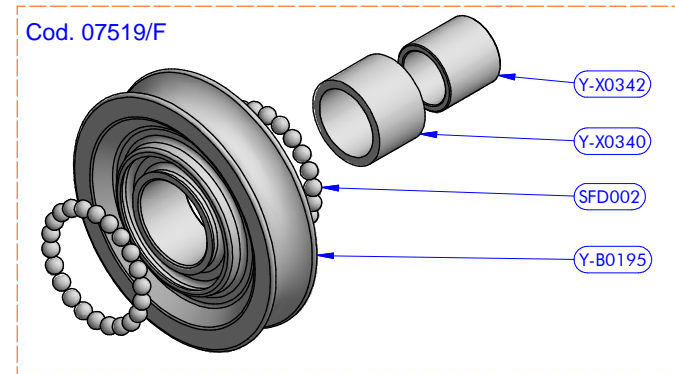

PART LIST			
CODE	DESCRIPTION	MATERIAL	Q.TY
07519/F	Sheave	Mekton	1
Y-B0200	Cheekplate	S.Steel	1
Y-B0214	Cap	S.Steel	1
Y-B0215	Cheekplate	S.Steel	1
Y-B0216	Spacer	S.Steel	1
Y-BA004	Double stud	Various	1
Y-X0081	Nut	S.Steel	2
Y-X0083	Washer	S.Steel	2
Y-X0093	Washer	S.Steel	1
Y-X0118	Nut	S.Steel	1
Y-X0347	Threaded rod	S.Steel	1

PART LIST			
CODE	DESCRIPTION	MATERIAL	Q.TY
SFD002	Delrin ball 3/16"	Plastic	44
Y-B0195	Sheave	Mekton	1
Y-X0340	C.F. main bushing	Composite Fibre	1
Y-X0342	Pipe spacer	S.Steel	1